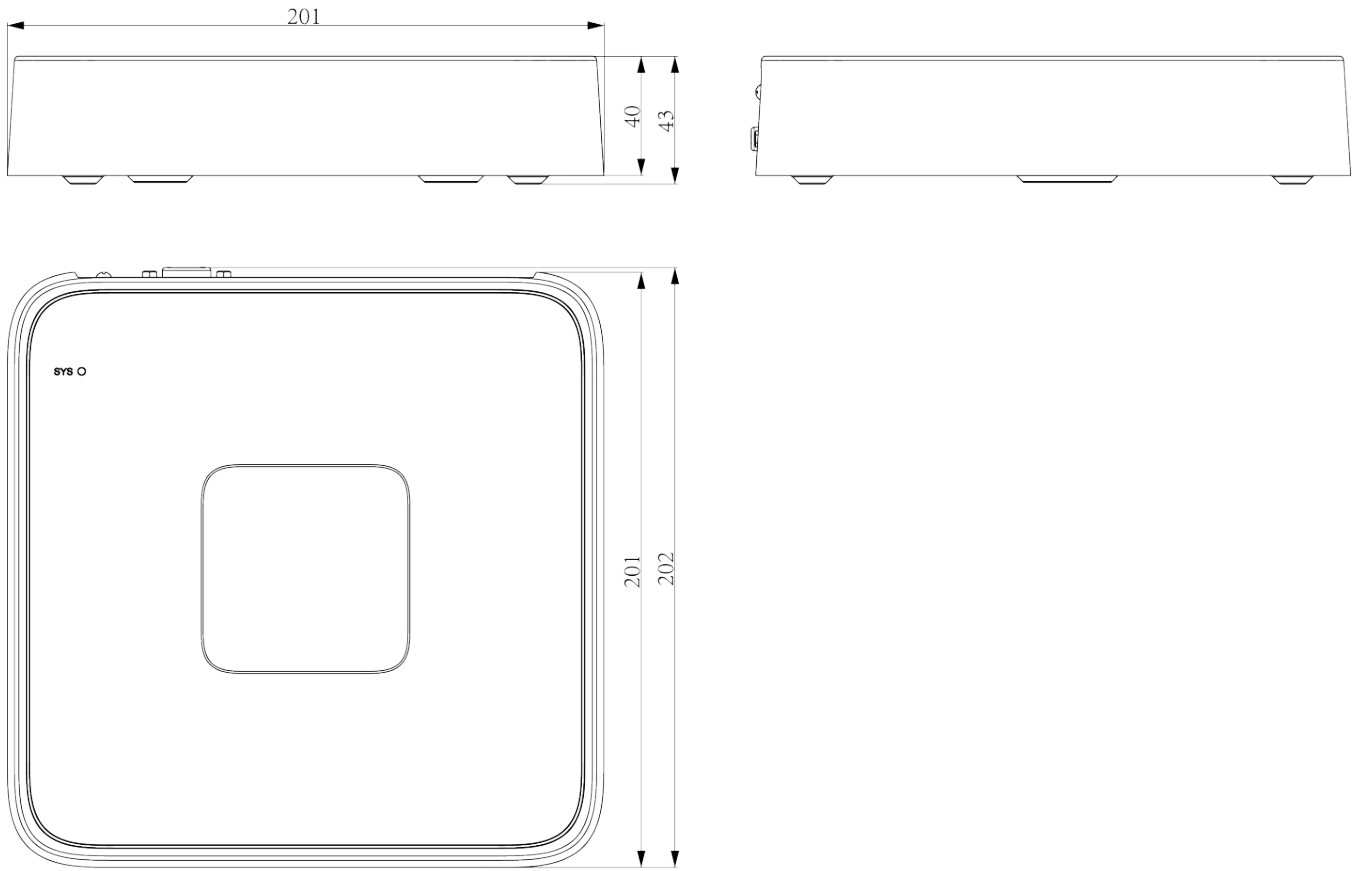

TC-R3108 Spec:I/B/P8/C/Eu/L/S/V2.0

1HDD 8ch PSE NVR

AK Series

KEY FEATURES

- Up to 8-ch IP camera accesses
- Incoming/Outgoing bandwidth: 60Mbps/40Mbps
- S+265, H.265, S+264, H.264 video formats
- Max. decoding capability: 6MP(30fps)×1 or 1080P(30fps)×4
- 4-ch synchronous playback
- Up to 6 TB capacity for each HDD
- Simultaneous HDMI and VGA outputs
- HDMI output at up to 1080P resolution
- 1×RJ-45, 10/100 Mbps self-adaptive Ethernet port
- PoE interface, 8×RJ45, 10/100 Mbps self-adaptive Ethernet port
- S+ 265 compression effectively reduces the storage space by up to 75%
- Support cloud upgrade

External Port	
USB	2×USB2.0
HDMI	1×HDMI
VGA	1×VGA
Network Interface	1×RJ-45, 10/100 Mbps self-adaptive Ethernet port
SATA	1×SATA interface
PoE	
PoE Interface	8×RJ45, 10/100 Mbps self-adaptive Ethernet port
PoE Budget	45W
Power per PoE Port	30W
Standard	IEEE 802.3 af/at
General	
UI Language	English; Spanish; Italian; Turkish; French; Polish; Dutch; Hebrew; German; Portuguese
Power Supply	DC48V 1.35A
Power Consumption	<10W(without HDD&without PoE)
NetWeight	0.47kg
GrossWeight	0.89kg
Boundary Dimensions	200(L)200(W)43(H)mm
Package Dimensions	315(L)70(W)235(H)mm
Operating Temperature	-10°C~+55°C (+14°F~+131°F)
Operating Humidity	10%~90%RH (non-condensing)
Storage Temperature	-20°C~+60°C (-4°F~+140°F)
Package Kit	Network Video Recorder; Screw Pack; Mouse; European Standard Power Adapter

DIMENSIONS (Unit: mm)

Physical Interfaces